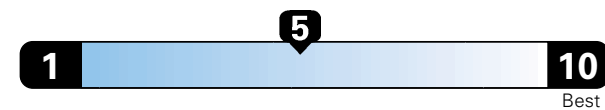

2021 MODEL YEAR

Jeep RENEGADE LATITUDE 4X4

For more information visit: www.jeep.com
or call 1-877-IAM-JEEP

FCA US LLC

THIS VEHICLE IS MANUFACTURED TO MEET SPECIFIC UNITED STATES REQUIREMENTS. THIS VEHICLE IS NOT MANUFACTURED FOR SALE OR REGISTRATION OUTSIDE OF THE UNITED STATES.

MANUFACTURER'S SUGGESTED RETAIL PRICE OF THIS MODEL INCLUDING DEALER PREPARATION

Base Price: $26,335

JEOP RENEGADE LATITUDE 4X4
Exterior Color: Glacier Metallic Clear-Coat Exterior Paint
Interior Color: Black Interior Color
Interior: Premium Cloth Bucket Seats
Engine: 1.3L I4 Turbo MAir DI Engine w/ESS
Transmission: 9-Speed 948TE Automatic Transmission
STANDARD EQUIPMENT (UNLESS REPLACED BY OPTIONAL EQUIPMENT)

FUNCTIONAL/SAFETY FEATURES
Advanced Multistage Front Air Bags
Supplemental Side-Curtain Front and Rear Air Bags
Supplemental Front Seat-Mounted Side Air Bags
Driver Inflatable Knee-Bolster Air Bag
Jeep Wave Membership (Retail Sales/50 States Only)
Lane-Departure Warning Plus
Full-Speed Forward-Collision Warning Plus
Blind-Spot and Cross-Path Detection
ParkView® Rear Back-Up Camera
Anti-Lock 4-Wheel Disc Brakes
Electric Park Brake
Electronic Stability Control
Electronic Roll Mitigation
Selec-Terrain® System
All-Speed Traction Control
Push-Button Start
Speed Control
Electric Power Steering
Capless Fuel-Fill
Daytime Running Lamp System
Hill-Start Assist
Tire-Pressure Monitoring Display
Rear Window Wiper / Washer
Security Alarm

INTERIOR FEATURES
Uconnect® 4 with 7-Inch Display
SiriusXM® with 6-Month Radio Sub Call 800-643-2112
SiriusXM Guardian™ Connected Service w/Trial Period
Apple CarPlay®
Google Android Auto™
Media Hub with USB and Auxiliary Port
Integrated Voice Command with Bluetooth®
6 Speakers